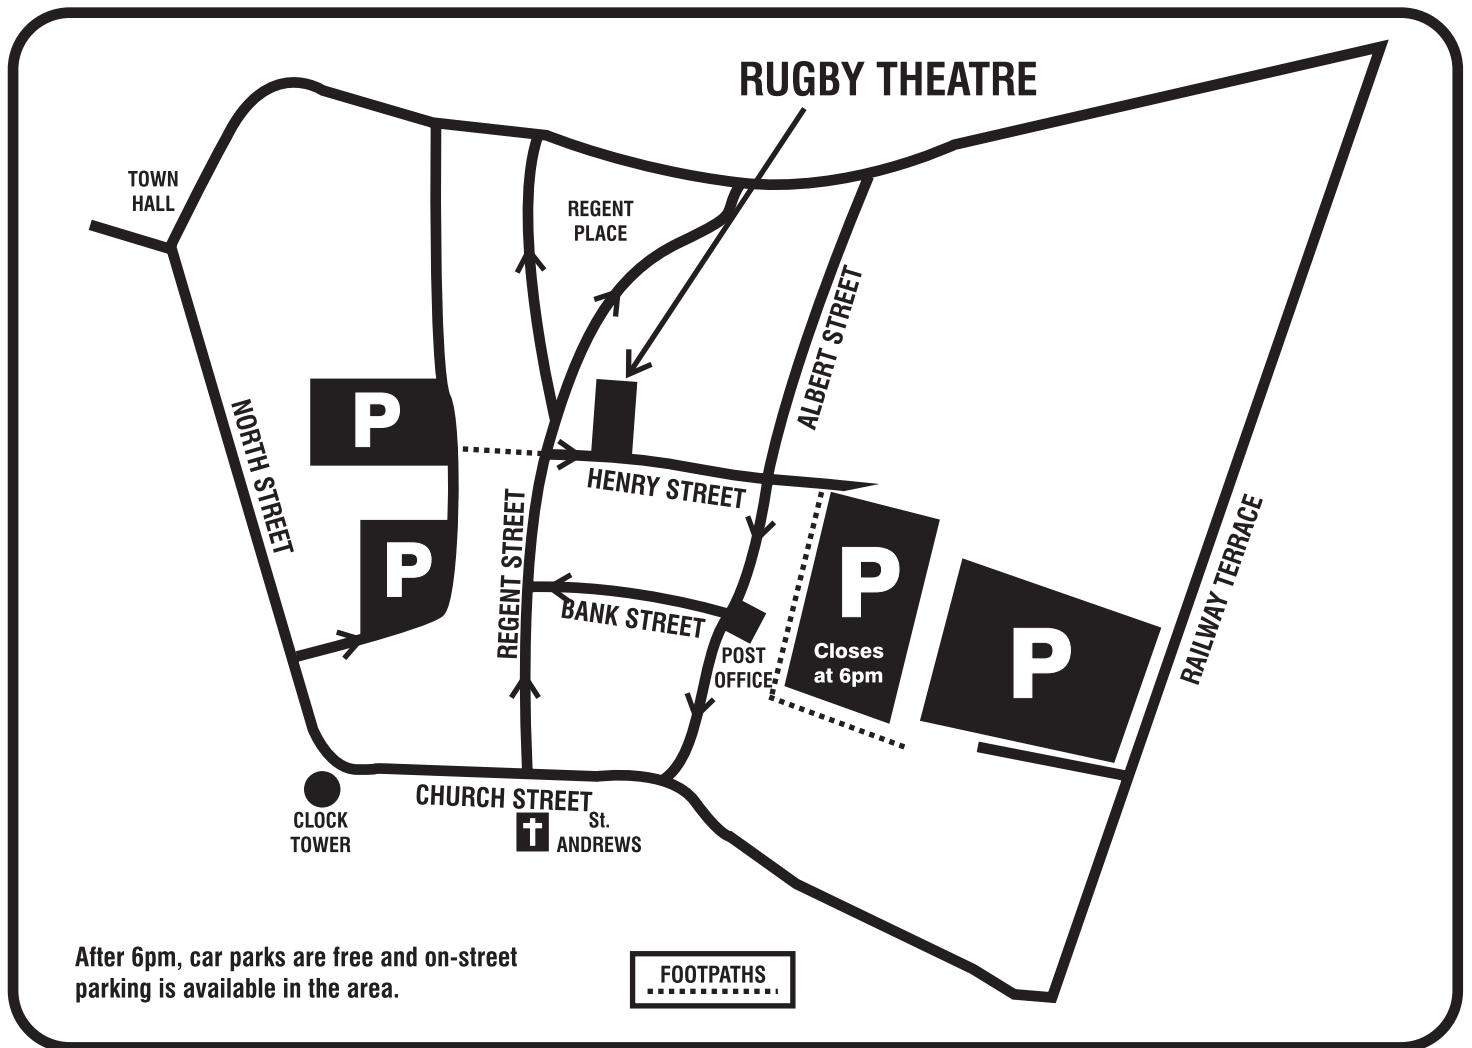

### Car Parking

There are three surface car parks which are available all day and night and one multi-storey car park which closes at 6pm. Parking in the surface parking is free after 6pm. Within the one-way system of Regent, Henry, Bank and Albert Streets and Regent Place there is free on-street parking after 6pm although from 7pm it can be difficult to find places.